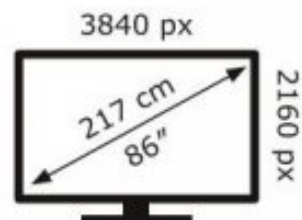

ENERG

LG Electronics

86NANO763QA

166 kWh/1000h

ABCDEF**G**

255 kWh/1000h

2019/2013